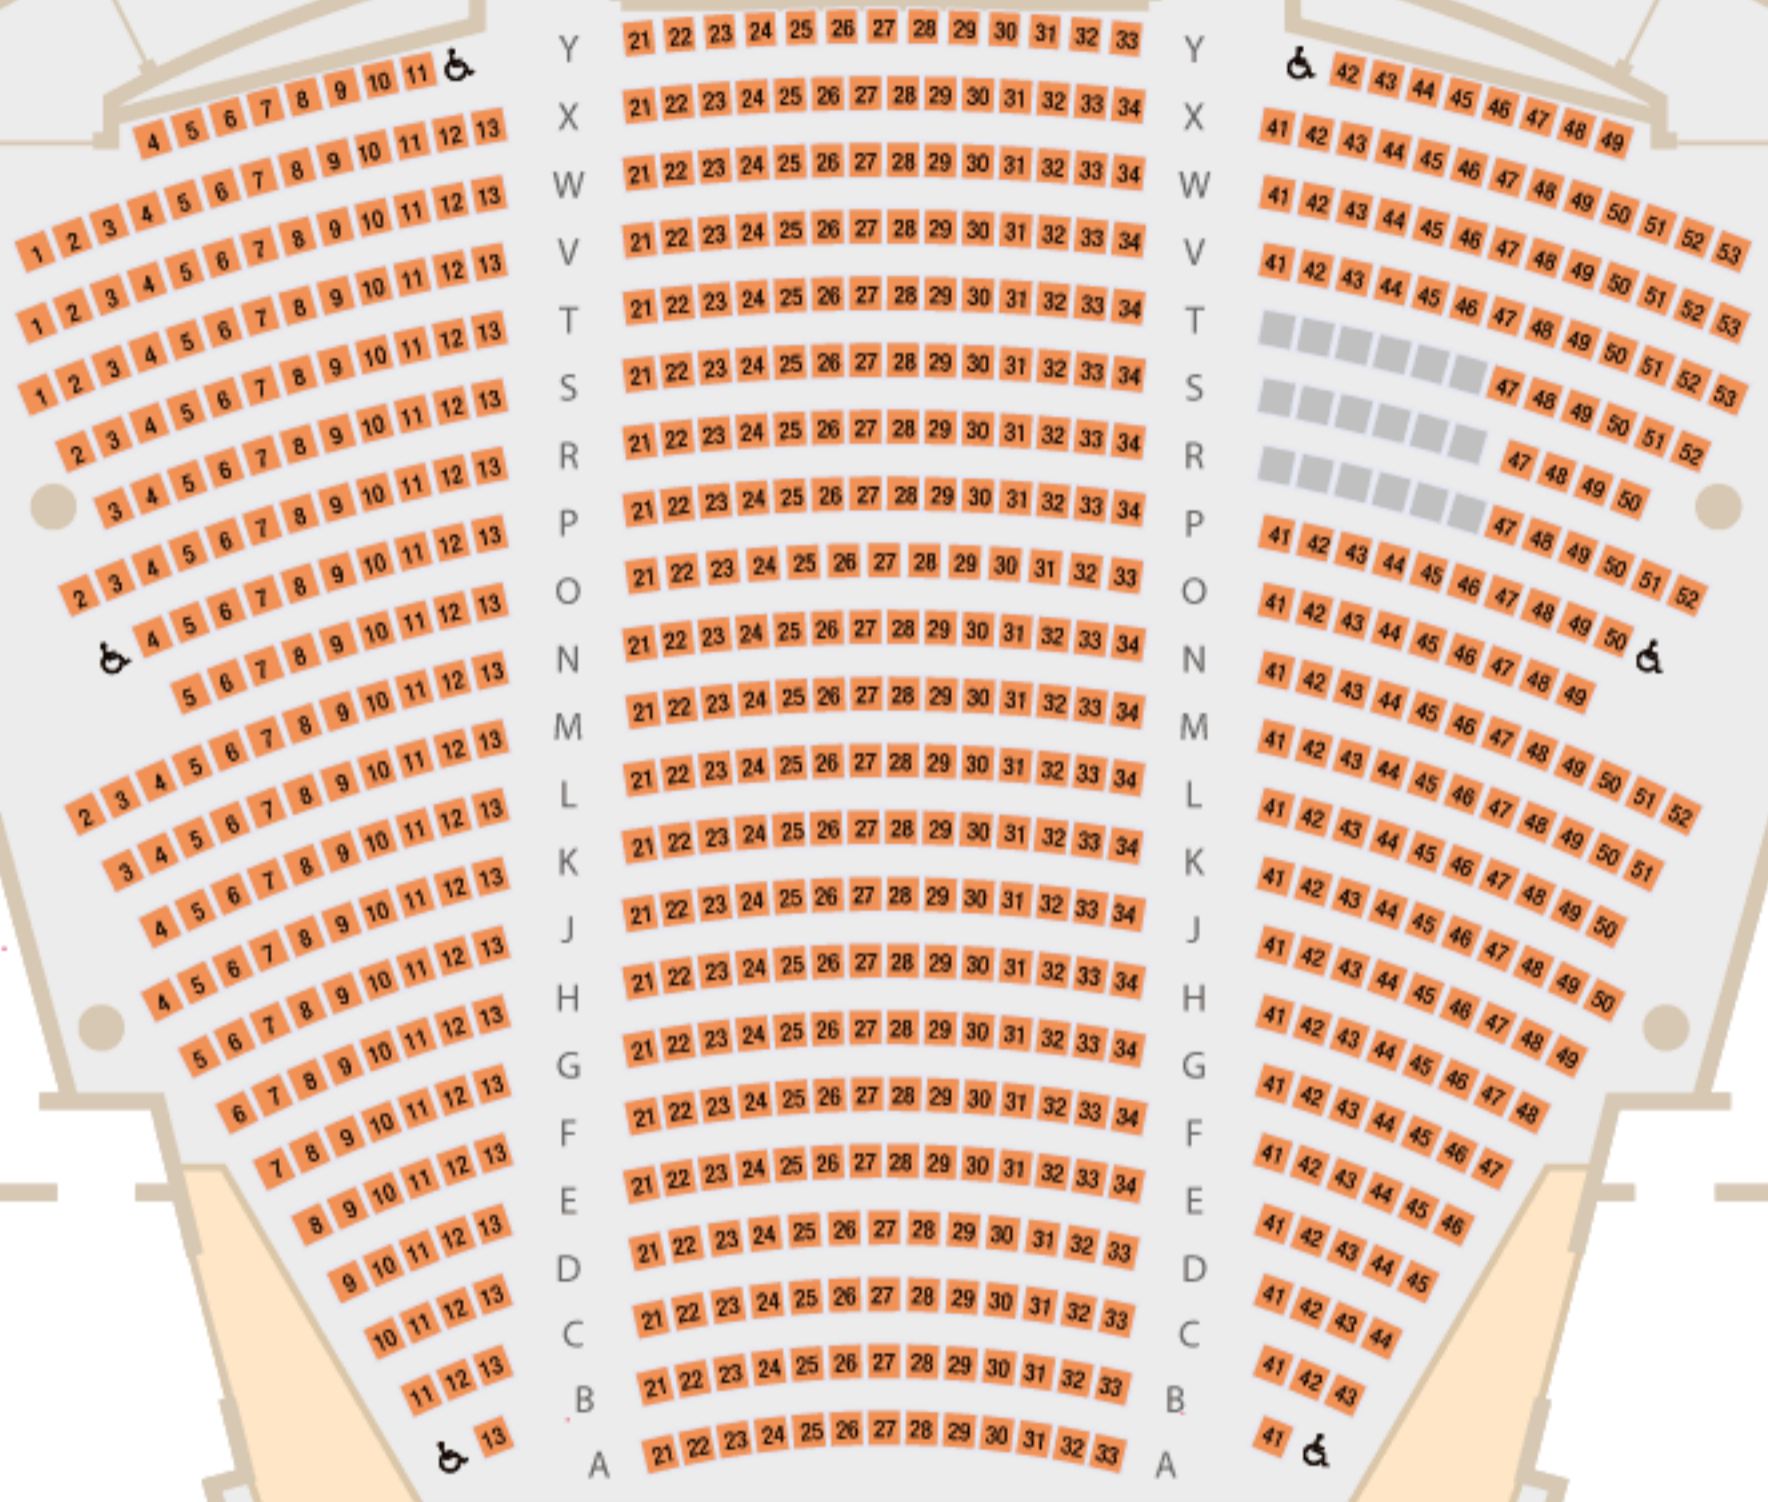

ORCHESTRA
1st FLOOR

CASTLE THEATER
STAGE