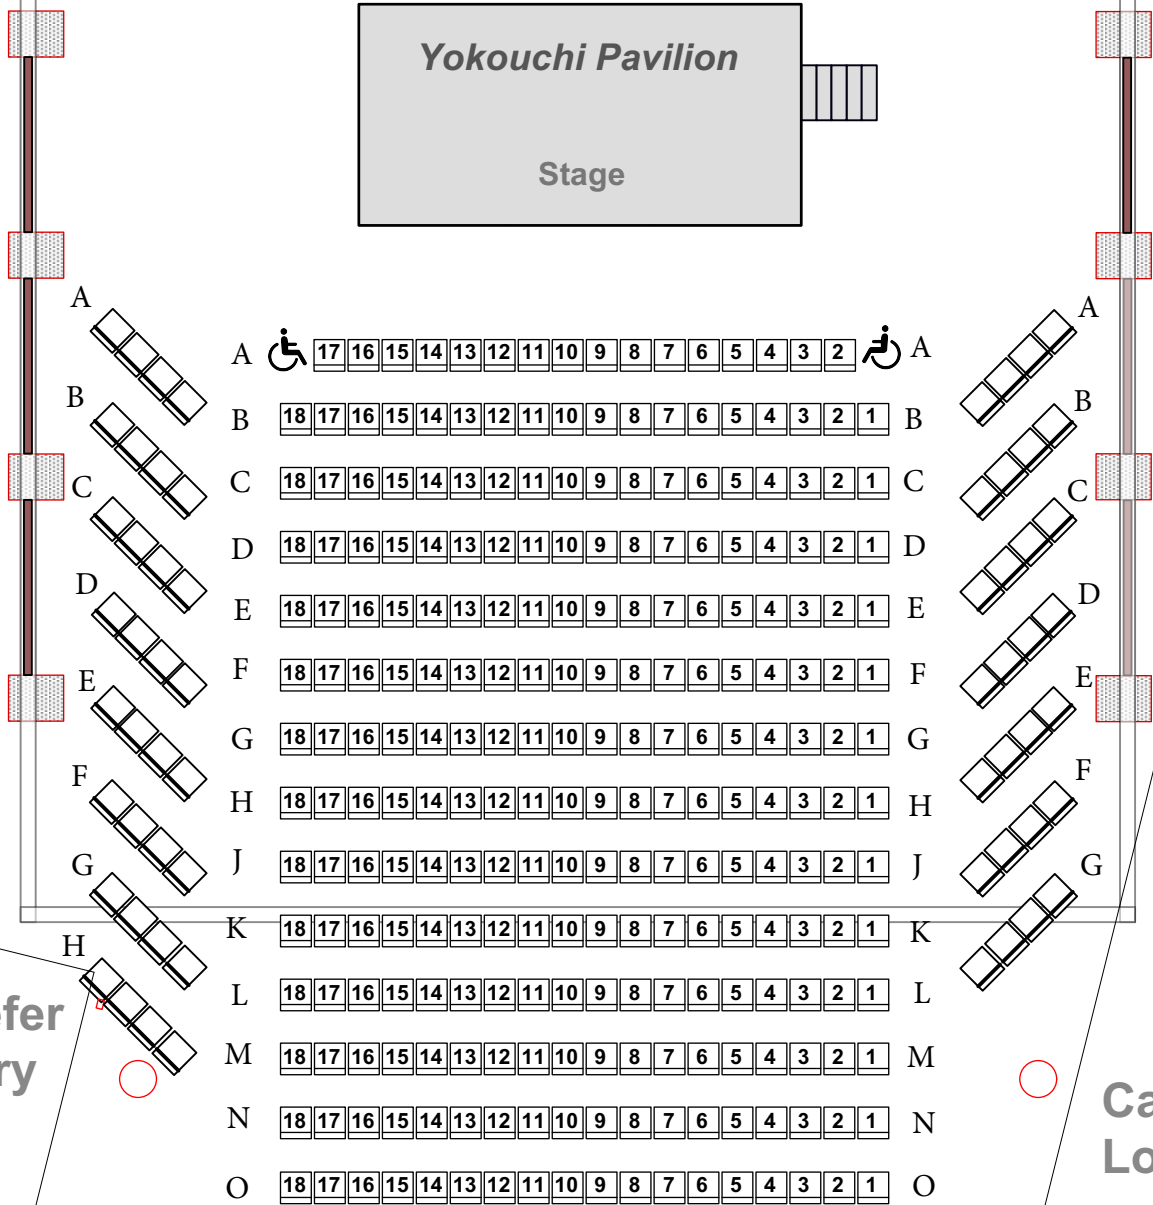

Maui Arts & Cultural Center

Yokouchi Pavilion

Stage

Schaefer Gallery

Castle Lobby

Bars & Kitchen