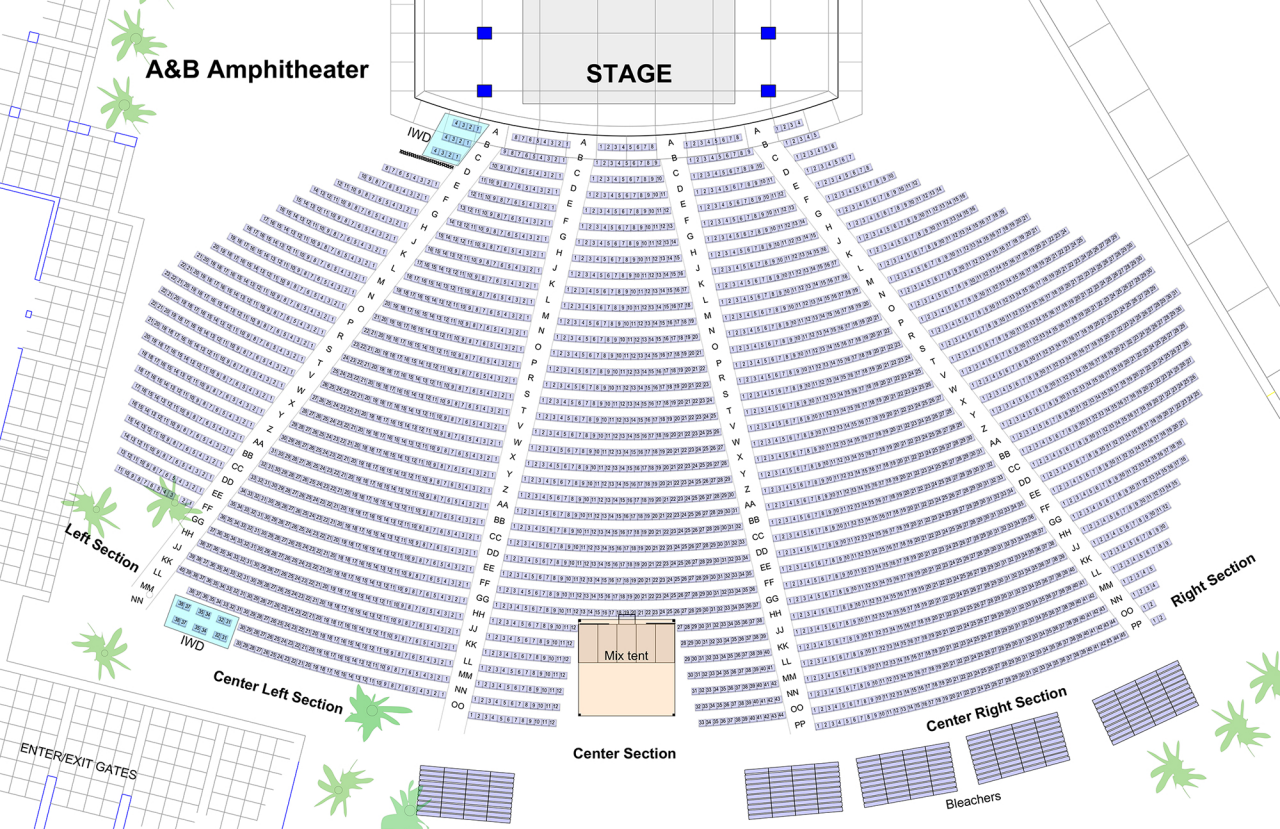

# A&B Amphitheater

## STAGE

IWD

IWD

Mix tent

Center Section

Center Right Section

Bleachers

ENTER/EXIT GATES

Left Section

Right Section

Center Left Section